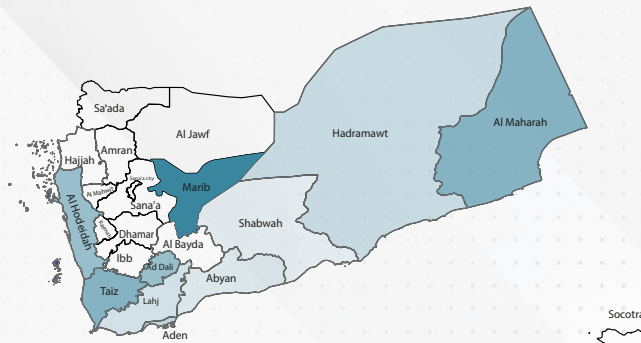

From 01 January to 28 February 2024, the Executive Unit for IDPs monitored (747) households (4,036) individuals who were displaced from 19 different governorates and they were distributed among 10 governorates.

The Executive Unit for IDPs also recorded (377) households (2,050) individuals, including (263) households (1,433) individuals who were newly displaced and (114) households (617) individuals were displaced for the second time between 01 - 28 February 2024. Most of these households were displaced from Al Hodeidah Governorate (35%), from Taiz Governorate (16%) and (10%) Ibb and Ad Dali Marib, and between (17%-) of the households were displaced from the governorates of Marib Dhamar Raymah Sanaa Hajjah Al Bayda Shabwah Amran Lahj Sanaa City.

The Executive Unit for IDPs also tracked (77) households (324) individuals returned to their places of origin in February.

263  
IDP HHs

1,433  
IDPs individuals

241  
IDP HHs  
Departed

1,197  
IDPs  
Departed

#### HHs Displacment