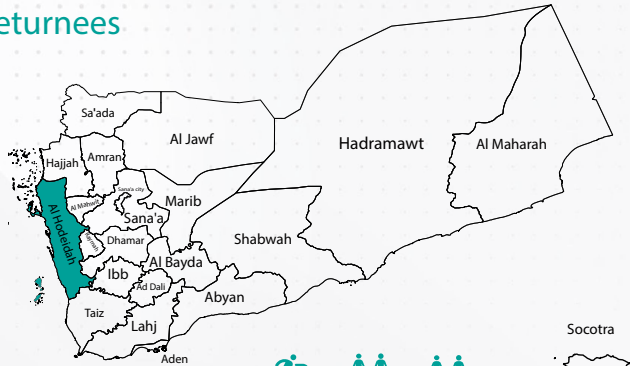

HHs Returnees

Governorate	1-28 Feb	1-28 Feb	1 Jan - 28 Feb
Al Hodeidah	%100,0	77	147
Aden	%0.00	0	17
Shabwah	%0.00	0	0
Ad Dali	%0.00	0	0
Marib	%0.00	0	0
Al Maharah	%0.00	0	0
Hajjah	%0.00	0	0
Socotra	%0.00	0	0
TOTAL		77	164

%6

Governorate	1-28 Feb	1-28 Feb	1 Jan - 28 Feb
Marib	%48.3	127	273
Al Maharah	%15.6	41	69
Ad Dali	%12.5	33	33
Aden	%6.8	18	70
Hadramawt	%6.1	16	30
Lahj	%4.6	12	17
Abyan	%3.8	10	21
Shabwah	%2.3	6	37
Taiz	%0.00	0	9
Al Hodeidah	%0.00	0	0
Hajjah	%0.00	0	0
Al Jawf	%0.00	0	0
Socotra	%0.00	0	0
TOTAL		263	549

Governorate	1-28 Feb	1-28 Feb
Al Hodeidah	%89.21	215
Taiz	%8.71	21
Marib	%2.07	5
Abyan	%0.00	0
Aden	%0.00	0
Hadramawt	%0.00	0
Shabwah	%0.00	0
Lahj	%0.00	0
Al Maharah	%0.00	0
Hajjah	%0.00	0
Al Jawf	%0.00	0
Socotra	%0.00	0
TOTAL		241