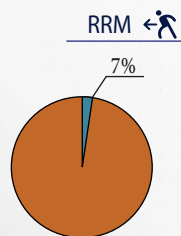

From 01 January to 31 December 2023, the Executive Unit for IDPs monitored 7,211 households (39,417 individuals) who were displaced from 20 different governorates and they were distributed among 10 governorates.

The Executive Unit for IDPs also recorded 370 households (1,846 individuals), including 253 households (1,283 individuals) who were newly displaced and 117 households (563 individuals) were displaced for the second time between 01 - 31 December 2023 . Most of these households were displaced from Al Hodeidah Governorate about (56%) ,Taiz about (10%) , while (1-8)% of them were displaced from the governorates of Shabwah , Al Bayda , Ibb , Dhamar Marib , Ibb , Dhamar , Raymah , Hajjah , Shabwah , Sanaa , Sanaa City , Al Mahwit , Amran . During the same period 01 - 31 December 2023, The Executive Unit for IDPs also recorded that 8 households (34 individuals) left their current area's of displacement.

The Executive Unit also tracked 67 households (296 individuals) returned to their places of origin in December.

370
IDP HHs

1,846
IDPs

8
IDP HHs
Departed

34
IDPs
Departed

67
IDP HHs
Returned

296
IDP
Returnees

HHs Returnees

Governorate	1-31 December (%)	1-31 December (HHs)	1 Jan - 31 December (HHs)
Al Hodeidah	95.52%	64	584
Taiz	2.99%	2	208
Abyan	1.49%	1	2
Ad Dali	0.00%	0	40
Hajjah	0.00%	0	3
Shabwah	0.00%	0	1
Marib	0.00%	0	1
Hadramawt	0.00%	0	0
Aden	0.00%	0	0
TOTAL		67	839