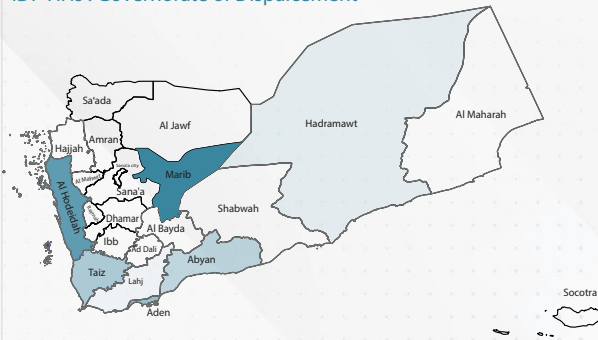

IDP HHs : Governorate of Displacement

Governorate	1-31 December (%)	1-31 December (HHs)	1 Jan - 31 December (HHs)
Marib	69.7%	258	3,220
Al Hodeidah	17.6%	65	927
Aden	6.2%	23	270
Taiz	3.5%	13	577
Abyan	1.6%	6	684
Hadramawt	1.4%	5	172
Shabwah	0.00%	0	750
Lahj	0.00%	0	339
Ad Dali	0.00%	0	222
Al Maharah	0.00%	0	50
Hajjah	0.00%	0	0
Al Bayda	0.00%	0	0
Al Jawf	0.00%	0	0
Socotra	0.00%	0	0
TOTAL		370	7,211