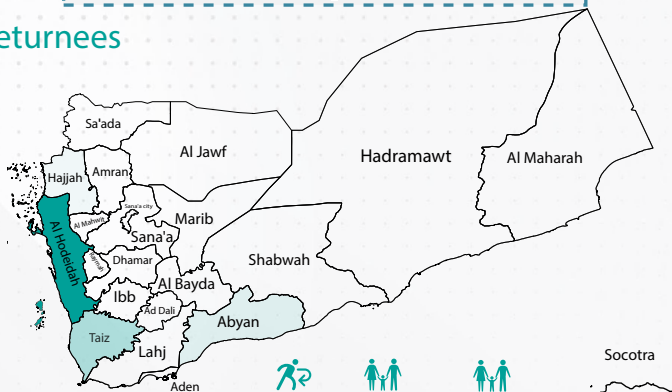

From 01 January to 31 December 2023, the Executive Unit for IDPs monitored 7,211 households (39,417 individuals) who were displaced from 20 different governorates and they were distributed among 10 governorates.

The Executive Unit for IDPs also recorded 370 households (1,846 individuals), including 253 households (1,283 individuals) who were newly displaced and 117 households (563 individuals) were displaced for the second time between 01 - 31 December 2023 . Most of these households were displaced from Al Hodeidah Governorate about (56%) ,Taiz about (10%) , while (1-8)% of them were displaced from the governorates of Shabwah , Al Bayda , Ibb , Dhamar Marib , Ibb , Dhamar , Raymah , Hajjah , Shabwah , Sanaa , Sanaa City , Al Mahwit , Amran . During the same period 01 - 31 December 2023, The Executive Unit for IDPs also recorded that 8 households (34 individuals) left their current area's of displacement.

The Executive Unit also tracked 67 households (296 individuals) returned to their places of origin in December.

370
IDP HHs

1,846
IDPs

8
IDP HHs
Departed

34
IDPs
Departed

67
IDP HHs
Returned

296
IDP
Returnees

HHs Returnees

Governorate	1-31 December (%)	1-31 December (HHs)	1 Jan - 31 December (HHs)
Al Hodeidah	95.52%	64	584
Taiz	2.99%	2	208
Abyan	1.49%	1	2
Ad Dali	0.00%	0	40
Hajjah	0.00%	0	3
Shabwah	0.00%	0	1
Marib	0.00%	0	1
Hadramawt	0.00%	0	0
Aden	0.00%	0	0
TOTAL		67	839