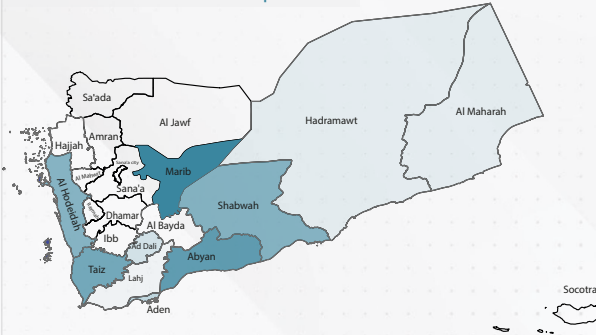

From 01 January to 30 September 2023, the Executive Unit for IDPs monitored 5,933 households (32,754 individuals) who were displaced from 12 different governorates and they were distributed among 10 governorates.

The Executive Unit for IDPs also recorded 243 households (1,330 individuals), including 197 households (1,117 individuals) who were newly displaced and 46 households (213 individuals) were displaced for the second time between 01 - 30 September 2023. Most of these households were displaced from Al Hodeidah Governorate about (44%), Taiz about (30%) and (4%) from Ibb, Marib and Ad Dali, while (1-3)% of them were displaced from the governorates of Amran, Dhamar Al Bayda, Abyan and Shabwah.

During the same period 01 - 30 September 2023, The Executive Unit for IDPs also recorded that 4 households (20 individuals) left their current areas of displacement.

The Executive Unit also tracked 68 households (309 individuals) returned to their places of origin in September.

IDP HHs : Governorate of Displacement

IDP HHs Departed from Governorates

HHs Returnees