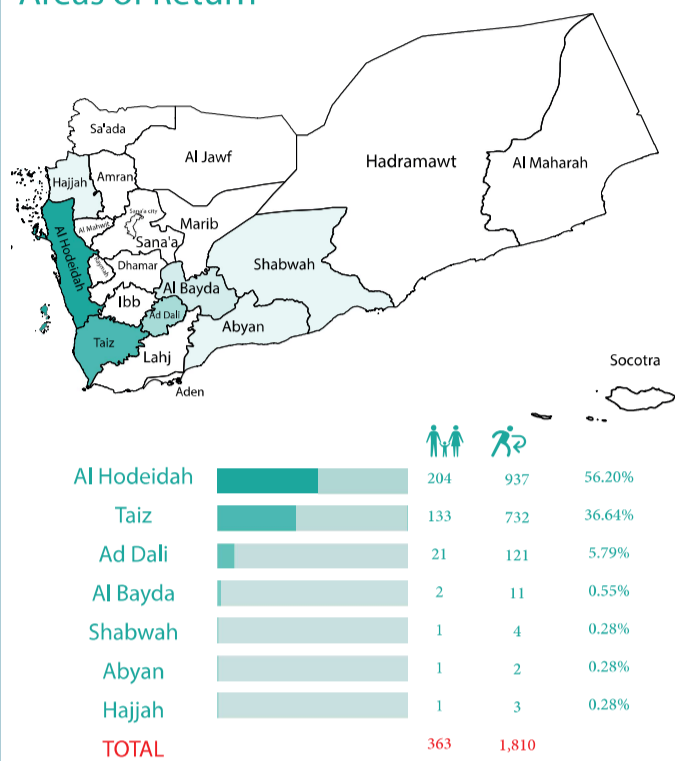

Areas of Return