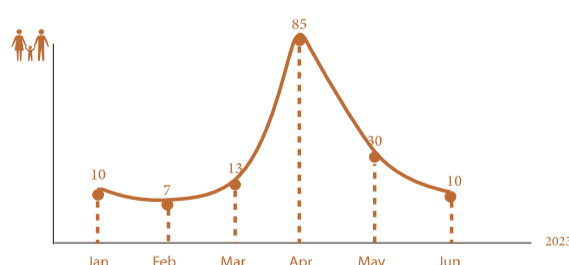

Areas from which IDPs Returned