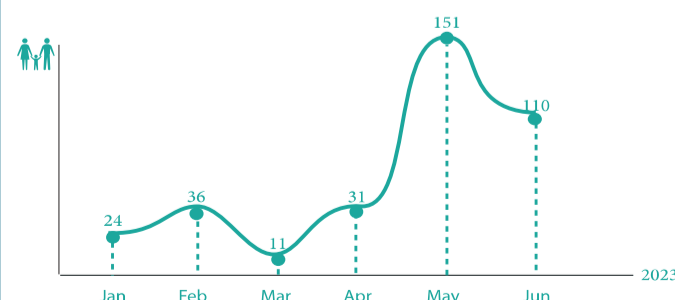

Areas from which IDPs Returned