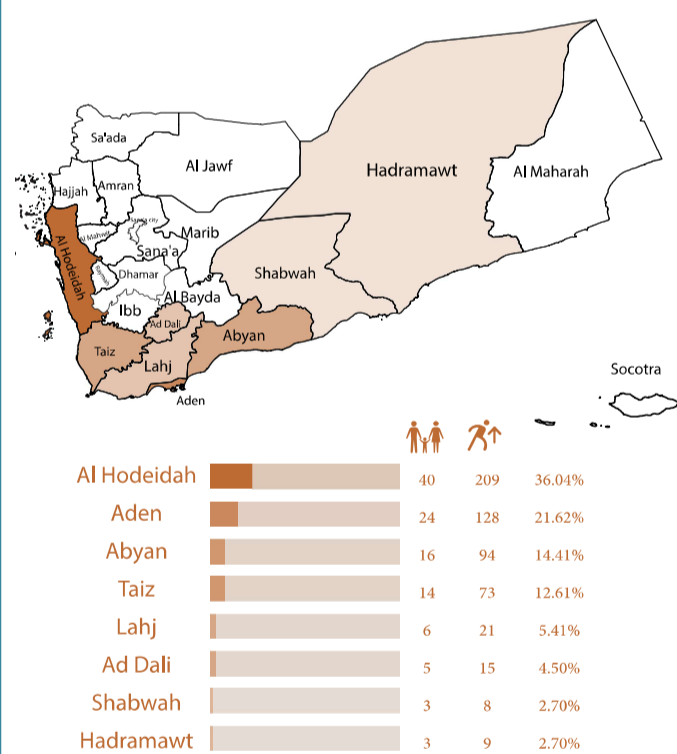

IDPs Arrival Areas