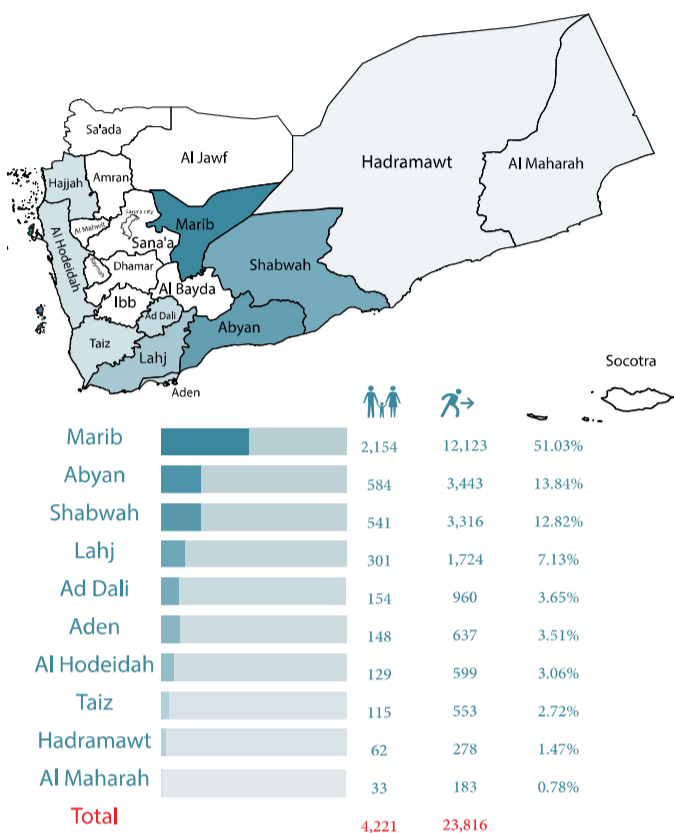

### New Displacement

From 1st January to 30th June 2023, 4,221 households (23,816 individuals) were displaced from 20 different governorates (218 districts). They distributed over 10 governorates (41 districts).

### IDPs Departed

From 1st January to 30th June 2023, the Executive unit monitored 155 households (781 individuals) who left their current displacement governorates to other governorates. They left from 8 different governorates (11 districts) and distributed over 8 governorates (27 districts).

### IDP Returnees

From 1st January to 30th June 2023, the Executive Unit tracked 363 IDP households (1,810 individuals) who returned to their origin areas. These IDP households returned from 8 different governorates (26 districts) to 7 governorates (43 districts).

### Areas from which IDPs Returned