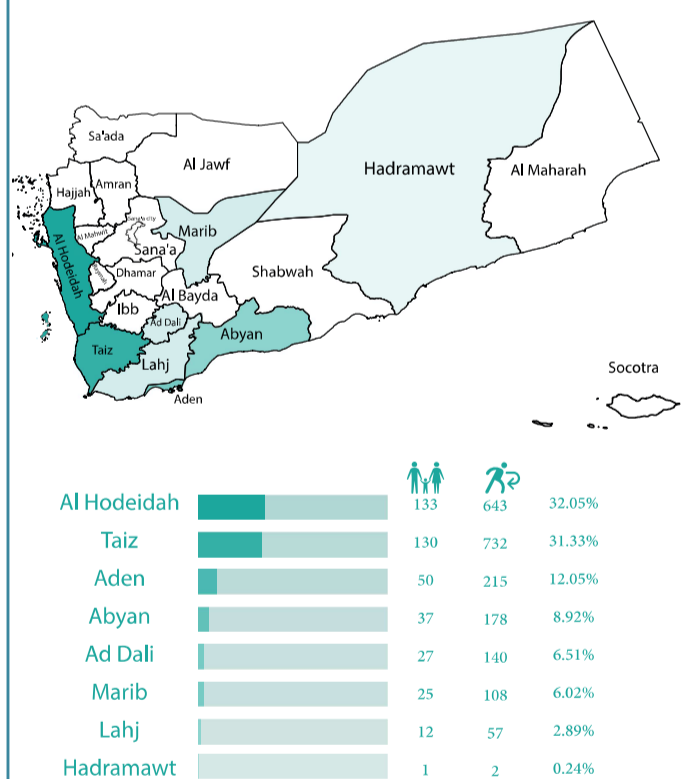

Areas from which IDPs Returned