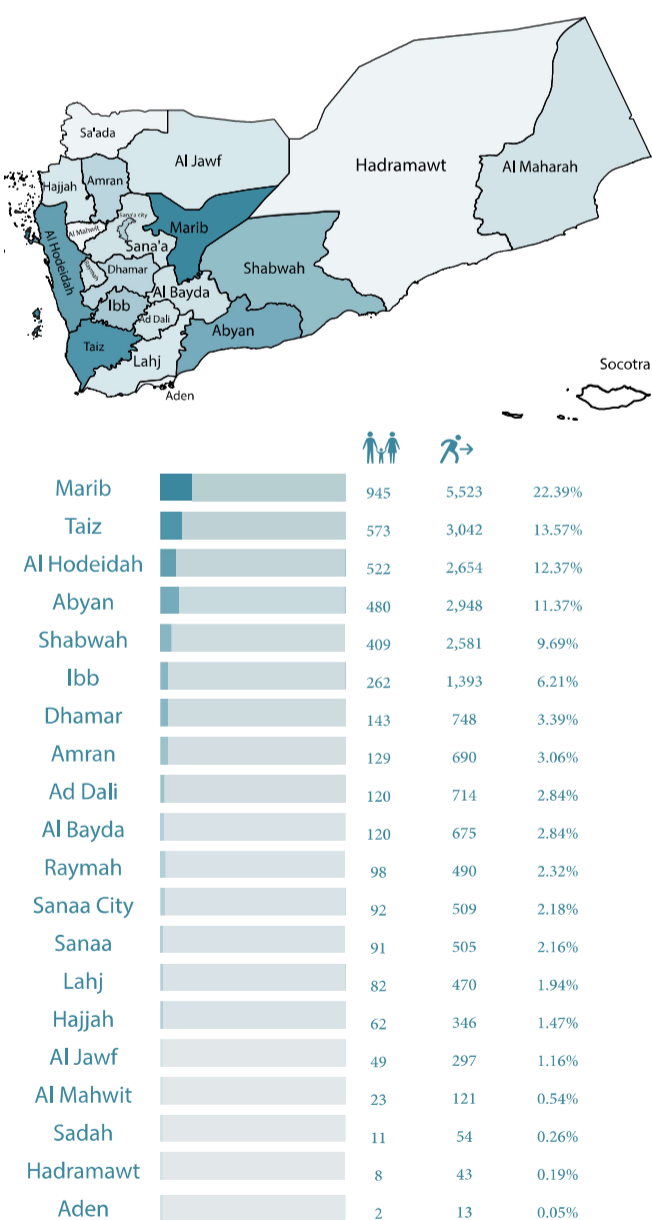

Origin Areas of Displacement