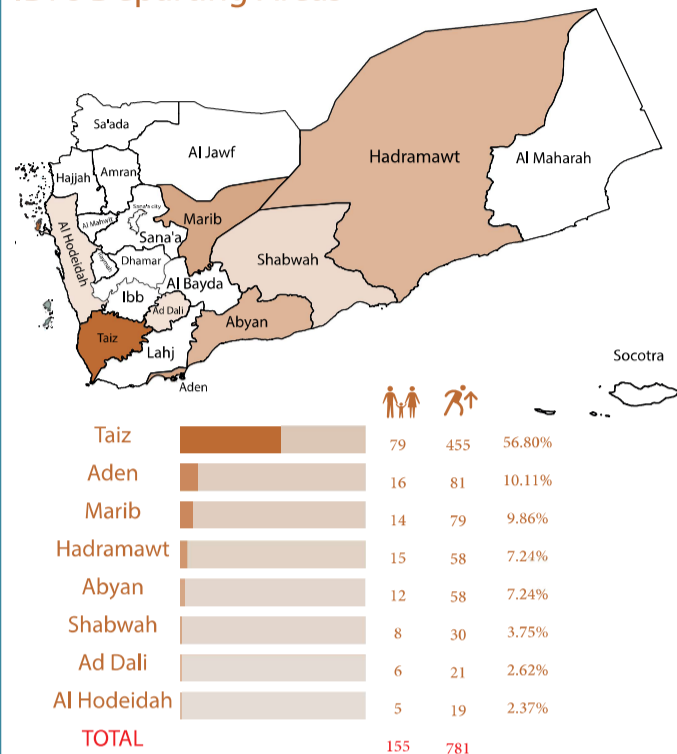

### New Displacement

From 1st January to 30th June 2023, 4,221 households (23,816 individuals) were displaced from 20 different governorates (218 districts). They distributed over 10 governorates (41 districts).

### IDPs Departed

From 1st January to 30th June 2023, the Executive unit monitored 155 households (781 individuals) who left their current displacement governorates to other governorates. They left from 8 different governorates (11 districts) and distributed over 8 governorates (27 districts).

### IDP Returnees

From 1st January to 30th June 2023, the Executive Unit tracked 363 IDP households (1,810 individuals) who returned to their origin areas. These IDP households returned from 8 different governorates (26 districts) to 7 governorates (43 districts).

### Areas from which IDPs Returned