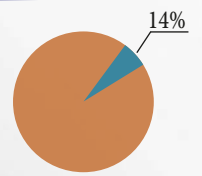

Governorate	1-31 May (%)	1-31 May (HHs)	1 Jan - 31 May (HHs)
Marib	49.86%	172	1,806
Al Hodeidah	17.39%	60	284
Taiz	9.28%	32	319
Aden	7.25%	25	133
Abyan	6.67%	23	588
Shabwah	4.64%	16	493
Hadramawt	3.48%	12	82
Ad Dali	1.45%	5	152
Al Maharah	0.00%	0	33
Lahj	0.00%	0	301
Hajjah	0.00%	0	0
Al Bayda	0.00%	0	0
Al Jawf	0.00%	0	0
Socotra	0.00%	0	0
TOTAL		345	4,191

Governorate	1-30 Apr (%)	1-30 Apr (HHs)
Hadramawt	43.33%	13
Shabwah	26.67%	8
Aden	16.67%	5
Marib	6.67%	2
Al Hodeidah	6.67%	2
Ad Dali	0.00%	0
Shabwah	0.00%	0
Abyan	0.00%	0
Lahj	0.00%	0
Al Maharah	0.00%	0
Hajjah	0.00%	0
Al Bayda	0.00%	0
Al Jawf	0.00%	0
Socotra	0.00%	0
TOTAL		30