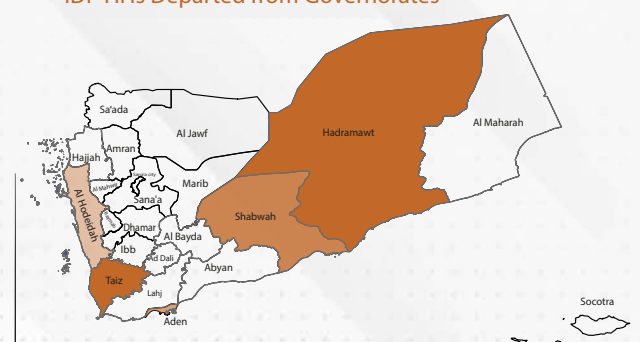

From 01 January to 31 May 2023, the Executive Unit for IDPs monitored 4,191 households (23,560 individuals) who were displaced from 20 different governorates and they were distributed among 10 governorates.

The Executive Unit for IDPs also recorded 345 households (1,728 individuals), including 265 households (1,324 individuals) who were newly displaced and 80 households (404 individuals) were displaced for the second time between 01 - 31 May 2023. Most of these households were displaced from Taiz Governorate about (24%), Al Hodeidah about (23%), Marib about (15%), Ibb about (10%), while 14% of them were displaced from the governorates of Dhamar, Al Bayda, Hajjah, Raymah, Amran, Sanaa City, Ad Dali, Al Mahwit, Sanaa, Shabwah.

During the same period 01 - 31 May 2023, The Executive Unit for IDPs also recorded that 30 households (127 individuals) left their current area's of displacement.

The Executive Unit also tracked 151 households (768 individuals) returned to their places of origin in May.

IDP HHs : Governorate of Displacement

IDP HHs Departed from Governorates

HHs Returnees

Governorate	1-31 May (%)	1-31 May (HHs)	1 Jan - 31 May (HHs)
Al Hodeidah	69.54%	105	179
Taiz	21.19%	32	52
Ad Dali	9.27%	14	17
Aden	0.00%	0	0
Shabwah	0.00%	0	1
Al Bayda	0.00%	0	2
Abyan	0.00%	0	1
Al Maharah	0.00%	0	1
TOTAL		151	253