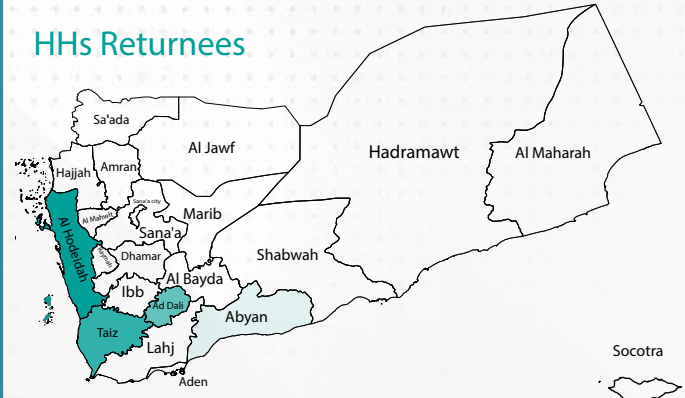

HHs Returnees

Governorate	1-31 May (%)	1-31 May (HHs)	1 Jan - 31 May (HHs)
Al Hodeidah	69.54%	105	179
Taiz	21.19%	32	52
Ad Dali	9.27%	14	17
Aden	0.00%	0	0
Shabwah	0.00%	0	1
Al Bayda	0.00%	0	2
Abyan	0.00%	0	1
Al Maharah	0.00%	0	1
TOTAL		151	253

families that got RRM

Governorate	1-31 May (%)	1-31 May (HHs)	1 Jan - 31 May (HHs)
Marib	49.86%	172	1,806
Al Hodeidah	17.39%	60	284
Taiz	9.28%	32	319
Aden	7.25%	25	133
Abyan	6.67%	23	588
Shabwah	4.64%	16	493
Hadramawt	3.48%	12	82
Ad Dali	1.45%	5	152
Al Maharah	0.00%	0	33
Lahj	0.00%	0	301
Hajjah	0.00%	0	0
Al Bayda	0.00%	0	0
Al Jawf	0.00%	0	0
Socotra	0.00%	0	0
TOTAL		345	4,191

Governorate	1-30 Apr (%)	1-30 Apr (HHs)
Hadramawt	43.33%	13
Shabwah	26.67%	8
Aden	16.67%	5
Marib	6.67%	2
Al Hodeidah	6.67%	2
Ad Dali	0.00%	0
Shabwah	0.00%	0
Abyan	0.00%	0
Lahj	0.00%	0
Al Maharah	0.00%	0
Hajjah	0.00%	0
Al Bayda	0.00%	0
Al Jawf	0.00%	0
Socotra	0.00%	0
TOTAL		30