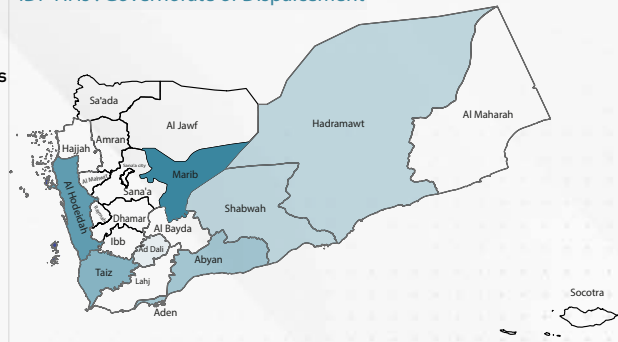

From 01 January to 31 May 2023, the Executive Unit for IDPs monitored 4,191 households (23,560 individuals) who were displaced from 20 different governorates and they were distributed among 10 governorates.

The Executive Unit for IDPs also recorded 345 households (1,728 individuals), including 265 households (1,324 individuals) who were newly displaced and 80 households (404 individuals) were displaced for the second time between 01 - 31 May 2023. Most of these households were displaced from Taiz Governorate about (24%), Al Hodeidah about (23%), Marib about (15%), Ibb about (10%), while 14% of them were displaced from the governorates of Dhamar, Al Bayda, Hajjah, Raymah, Amran, Sanaa City, Ad Dali, Al Mahwit, Sanaa, Shabwah.

During the same period 01 - 31 May 2023, The Executive Unit for IDPs also recorded that 30 households (127 individuals) left their current area's of displacement.

The Executive Unit also tracked 151 households (768 individuals) returned to their places of origin in May.

IDP HHs : Governorate of Displacement