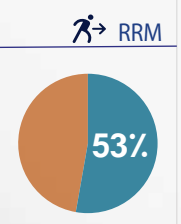

For the same period, 01 - 28 February 2023, it was also recorded that 7 households (26 individuals) left their current areas of displacement.

The Executive Unit also tracked 36 households (153 individuals) returned to their places of origin in February.

IDP HHs : Governorate of Displacement

IDP HHs Departed from Governorates

HHs Returnees

Governorate	1-28 Feb (%)	1-28 Feb (Count)	1 Jan - 28 Feb (Count)
Al Hodeidah	66.67%	424	40
Taiz	30.56%	11	17
Shabwah	2.78%	1	1
Ad Dali	0.00%	0	0
Marib	0.00%	0	0
Hajjah	0.00%	0	0
Al Bayda	0.00%	0	0
Al Maharah	0.00%	0	0
TOTAL		36	58

Governorate	1-28 Feb (%)	1-28 Feb (Count)	1 Jan - 28 Feb (Count)
Marib	31.62%	283	621
Abyan	25.36%	227	500
Lahj	16.54%	148	293
Taiz	10.95%	98	119
Al Hodeidah	8.27%	74	107
Shabwah	3.35%	30	86
Aden	2.23%	20	47
Hadramawt	1.01%	9	13
Al Maharah	0.67%	6	16
Ad Dali	0.00%	0	122
Hajjah	0.00%	0	0
Al Bayda	0.00%	0	0
Al Jawf	0.00%	0	0
Socotra	0.00%	0	0
TOTAL		895	1,924