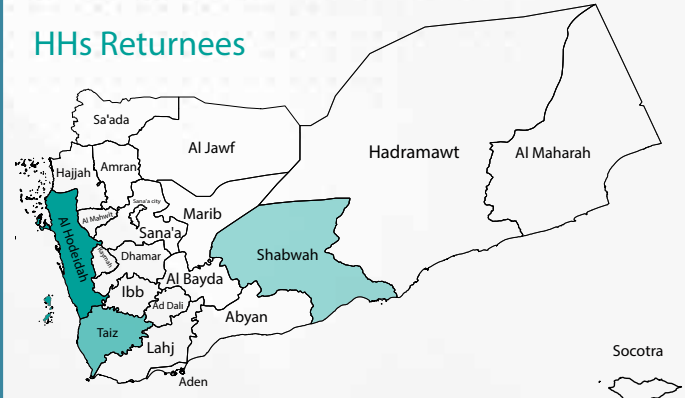

HHs Returnees

Governorate	1-28 Feb (%)	1-28 Feb (Count)	1 Jan - 28 Feb (Count)
Al Hodeidah	66.67%	424	40
Taiz	30.56%	11	17
Shabwah	2.78%	1	1
Ad Dali	0.00%	0	0
Marib	0.00%	0	0
Hajjah	0.00%	0	0
Al Bayda	0.00%	0	0
Al Maharah	0.00%	0	0
TOTAL		36	58

Governorate	1-28 Feb (%)	1-28 Feb (Count)	1 Jan - 28 Feb (Count)
Marib	31.62%	283	621
Abyan	25.36%	227	500
Lahj	16.54%	148	293
Taiz	10.95%	98	119
Al Hodeidah	8.27%	74	107
Shabwah	3.35%	30	86
Aden	2.23%	20	47
Hadramawt	1.01%	9	13
Al Maharah	0.67%	6	16
Ad Dali	0.00%	0	122
Hajjah	0.00%	0	0
Al Bayda	0.00%	0	0
Al Jawf	0.00%	0	0
Socotra	0.00%	0	0
TOTAL		895	1,924

Governorate	1-28 Feb (%)	1-28 Feb (Count)
Ad Dali	85.71%	6
Taiz	14.29%	1
Abyan	0.00%	0
Aden	0.00%	0
Marib	0.00%	0
Al Hodeidah	0.00%	0
Hadramawt	0.00%	0
Shabwah	0.00%	0
Lahj	0.00%	0
Al Maharah	0.00%	0
Hajjah	0.00%	0
Al Bayda	0.00%	0
Al Jawf	0.00%	0
Socotra	0.00%	0
TOTAL		7