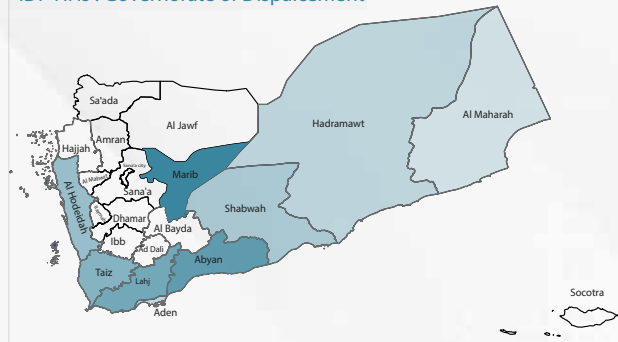

From 01 January to 28 February 2023, the Executive Unit for IDPs monitored 1,924 households (11,123 individuals) who were displaced from 20 different governorates and they were distributed among 10 governorates.

The Executive Unit for IDPs also recorded 895 households (5,013 individuals), including 814 households (4,587 individuals) who were newly displaced and 81 households (426 individuals) were displaced for the second time between 01 - 28 February 2023. Most of these households (27%) were displaced from Taiz Governorate, (25%) of them were displaced from Abyan, and (21%) of them were displaced from Al Hodeidah and Marib Governorate, while (27%) of the households were displaced from the governorates of Lahj, Ibb, Al Bayda, Sanaa, Al Jawf, Dhamar, Raymah, Sanaa City, Amran, Hajjah, Shabwah, Al Mahwit, Ad Dali, Aden and Hadramawt.

For the same period, 01 - 28 February 2023, it was also recorded that 7 households (26 individuals) left their current areas of displacement.

The Executive Unit also tracked 36 households (153 individuals) returned to their places of origin in February.

IDP HHs : Governorate of Displacement