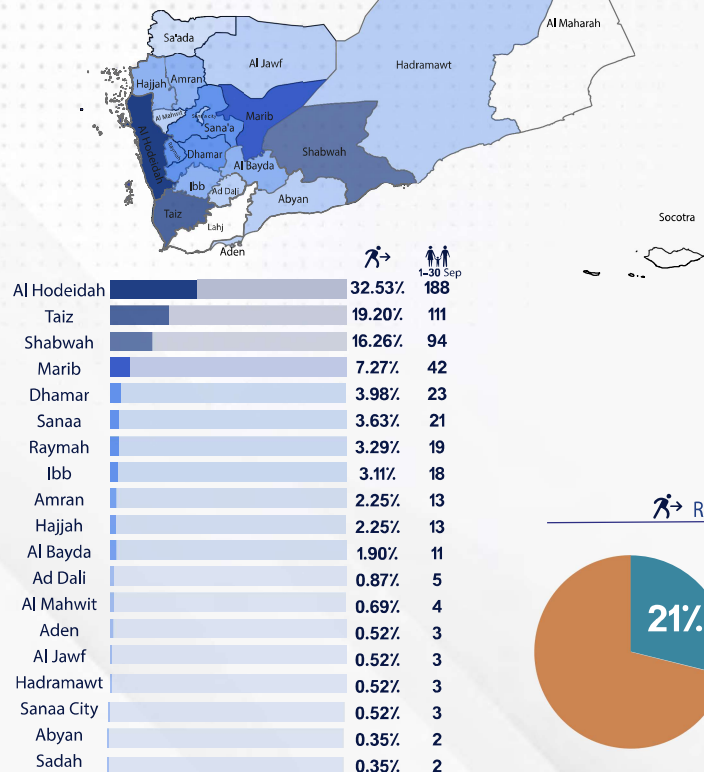

From 01 January to 30 September 2022, the Executive Unit for IDPs monitored 7,919 households (43,473 individuals) who were displaced from 21 different governorates and they were distributed among 11 governorates.

The Executive Unit for IDPs also recorded 578 households (2,972 individuals), including 424 households (2,142 individuals) who were newly displaced and 154 households (830 individuals) were displaced for the second time between 01 - 30 September 2022. Most of these households (%49) were displaced to Marib Governorate, and (%30) of them were displaced to Taiz Governorate and Al Hodeidah Governorate, while (%21) of the households were displaced to the governorates of Aden, Abyan, Shabwah, Hadramawt, Lahj.

For the same period, 01 - 30 September 2022, it was also recorded that 16 households (56 individuals) left their current areas of displacement.

The Executive Unit also tracked 102 households (509 individuals) returned to their places of origin in September.

IDP HHs : Governorate of Origin

RRM

IDP HHs : Governorate of Displacement

Governorate	%	1-30 Sep	1-30 Sep	1 Jan - 30 Sep
Marib	48.79%	282	2	2,517
Taiz	15.92%	92	1	1,370
Al Hodeidah	14.71%	85	1	1,387
Aden	11.42%	66	1	290
Abyan	5.19%	30	1	476
Shabwah	3.11%	18	1	846
Hadramawt	0.52%	3	1	186
Lahj	0.35%	2	1	89
Ad Dali	0.00%	0	1	547
Al Maharah	0.00%	0	1	161
Hajjah	0.00%	0	1	50
Al Bayda	0.00%	0	1	0
Al Jawf	0.00%	0	1	0
Socotra	0.00%	0	1	0
TOTAL		578		7,919