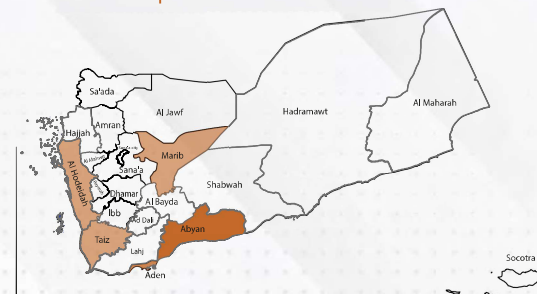

IDP HHs Departed from Governorates

Governorate	%	1-30 Sep	1-30 Sep
Abyan	37.50%	3	6
Aden	25.00%	1	4
Marib	12.50%	1	2
Al Hodeidah	12.50%	1	2
Taiz	12.50%	1	2
Hadramawt	0.00%	0	0
Shabwah	0.00%	0	0
Lahj	0.00%	0	0
Ad Dali	0.00%	0	0
Al Maharah	0.00%	0	0
Hajjah	0.00%	0	0
Al Bayda	0.00%	0	0
Al Jawf	0.00%	0	0
Socotra	0.00%	0	0
TOTAL		16