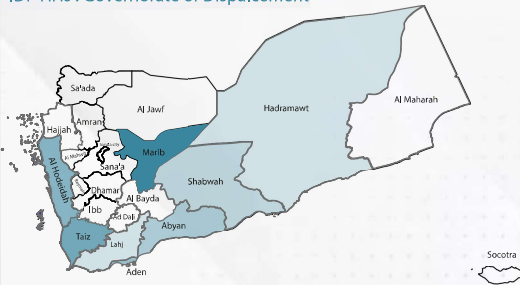

From 01 January to 30 September 2022, the Executive Unit for IDPs monitored 7,919 households (43,473 individuals) who were displaced from 21 different governorates and they were distributed among 11 governorates.

The Executive Unit for IDPs also recorded 578 households (2,972 individuals), including 424 households (2,142 individuals) who were newly displaced and 154 households (830 individuals) were displaced for the second time between 01 - 30 September 2022. Most of these households (%49) were displaced to Marib Governorate, and (%30) of them were displaced to Taiz Governorate and Al Hodeidah Governorate, while (%21) of the households were displaced to the governorates of Aden, Abyan, Shabwah, Hadramawt, Lahj.

For the same period, 01 - 30 September 2022, it was also recorded that 16 households (56 individuals) left their current areas of displacement.

The Executive Unit also tracked 102 households (509 individuals) returned to their places of origin in September.

IDP HHs : Governorate of Origin

RRM

IDP HHs : Governorate of Displacement

Governorate	%	1-30 Sep	1-30 Sep	1 Jan - 30 Sep
Marib	48.79%	282	2	2,517
Taiz	15.92%	92	1	1,370
Al Hodeidah	14.71%	85	1	1,387
Aden	11.42%	66	1	290
Abyan	5.19%	30	1	476
Shabwah	3.11%	18	1	846
Hadramawt	0.52%	3	1	186
Lahj	0.35%	2	1	89
Ad Dali	0.00%	0	1	547
Al Maharah	0.00%	0	1	161
Hajjah	0.00%	0	1	50
Al Bayda	0.00%	0	1	0
Al Jawf	0.00%	0	1	0
Socotra	0.00%	0	1	0
TOTAL		578		7,919